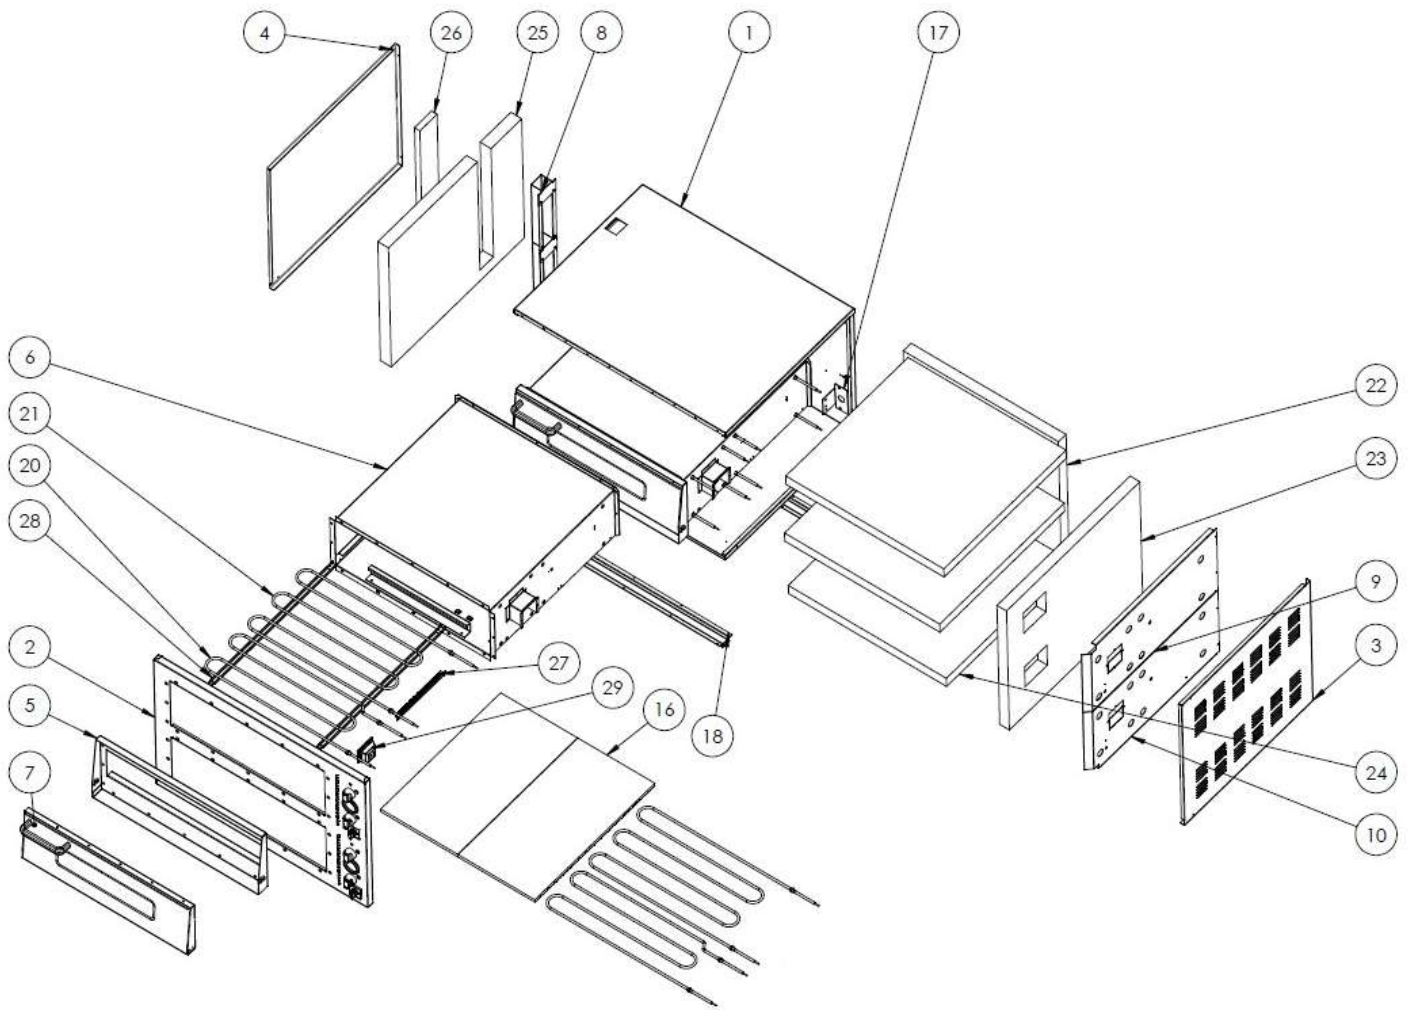

ПЕЧЬ ДЛЯ ПИЦЦЫ TATRA TPO 44 NEW

ПЕЧЬ ДЛЯ ПИЦЦЫ TATRA TPO 44 NEW

1	Housing	120223	
2	Panel	110516	
3	Right Cover	110513	
4	Left Cover	110514	
5	Door Frame	120218	
6	Chamber-Complete	120220	
7	Door-Complete	120214	
8	Flue	120144	
9	Top Electrical Sheet	110505	
10	Bottom Electrical Sheet	110506	
11	Thermostat Button	220024	
12	Light On-Off switch	220025	
13	Thermostat	220026	
14	Green Indicator light	220023	
15	Thermometer	220029	
16	Stone	230019	
17	Power Terminal Holder	110339	
18	Housing Leg	110495	
19	Pako switch	220030	
20	Heating Element 1150	230016	
21	Heating Element 1350	230017	
22	Rear Insulation	110518	
23	Right Insulation	110517	
24	Horizontal Insulation	110508	
25	Left Insulation	110518	
26	Flue Insulation	110337	
27	Thermocouple Holder	110026	
28	Upper Heating Element Holder	110507	
29	Chamber Light	220031	

ПЕЧЬ ДЛЯ ПИЦЦЫ TATRA TPO 44 OLD

ПЕЧЬ ДЛЯ ПИЦЦЫ TATRA TPO 44 OLD

1	Housing	E072203	
2	Side Panel	E072209	
3	Left Cover	E072204	
4	Door Frame	E070008	
8	Door complete	E070001	
9	Panel	E072206	
10	Base	E070013	
21	Bracket for Thermostat	E050121	
23	Bracket for Thermostat	E050123	
25	Fixing for Heating Element	E050126	
30	Heating Element (Upper and Lower front ones) 1150 W	CP700-1150WHE	
30.A	Heating Element (Upper and Lower front ones) 1350 W	CP700-1350WHE	
31	Knob, black-chromed for thermostat	EOANOT235	
32	Green indicator Light,complete	043828	
33	Thermostat 455°C	OT45SEGO	
34	Refracter Stone(Italian)	CP700-700.355	
35	Handle with connect part, big	EOBK600N	
37	Connector, 2-poles, ceramic for lamp	CRMO057KLMS	
39	Lamp On/Off Switch	A040588	
40	Control Panel Sticker	EOQ15ETKT	
41	Door glass	E049371	
47	Thermometer	E000521506	
48	Bracket for hesting element	E070099	
49	Halogen Lamp w.cover glass, square	EO15ELCSQ	
	Halogen Bulb G9	06061056	
51	Therminal box	T00133BX	
52	Connector with 2 poles	E073071	
53	Connector with 3 poles	E0730733	
54	Strain Relief PG21	010578030	