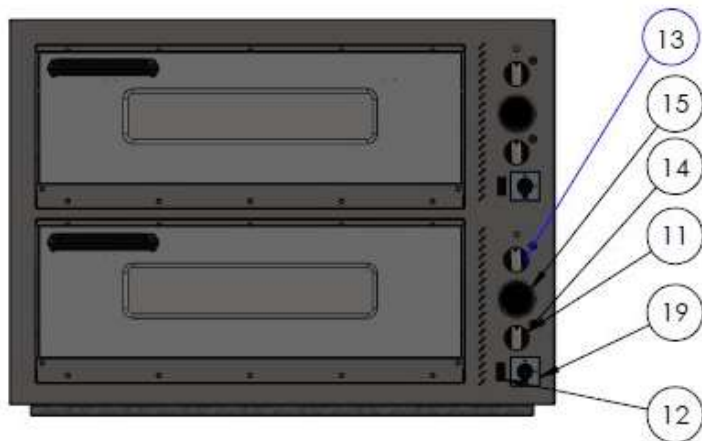

ПЕЧЬ ДЛЯ ПИЦЦЫ TATRA TPO 44 NEW

ПЕЧЬ ДЛЯ ПИЦЦЫ TATRA TPO 44 NEW

1	Housing	120223	
2	Panel	110516	
3	Right Cover	110513	
4	Left Cover	110514	
5	Door Frame	120218	
6	Chamber-Complete	120220	
7	Door-Complete	120214	
8	Flue	120144	
9	Top Electrical Sheet	110505	
10	Bottom Electrical Sheet	110506	
11	Thermostat Button	220024	
12	Light On-Off switch	220025	
13	Thermostat	220026	
14	Green Indicator light	220023	
15	Thermometer	220029	
16	Stone	230019	
17	Power Terminal Holder	110339	
18	Housing Leg	110495	
19	Pako switch	220030	
20	Heating Element 1150	230016	
21	Heating Element 1350	230017	
22	Rear Insulation	110518	
23	Right Insulation	110517	
24	Horizontal Insulation	110508	
25	Left Insulation	110518	
26	Flue Insulation	110337	
27	Thermocouple Holder	110026	
28	Upper Heating Element Holder	110507	
29	Chamber Light	220031	

ПЕЧЬ ДЛЯ ПИЦЦЫ TATRA TPO 44 OLD

ПЕЧЬ ДЛЯ ПИЦЦЫ TATRA TPO 44 OLD

1	Housing	E072203	
2	Side Panel	E072209	
3	Left Cover	E072204	
4	Door Frame	E070008	
8	Door complete	E070001	
9	Panel	E072206	
10	Base	E070013	
21	Bracket for Thermostat	E050121	
23	Bracket for Thermostat	E050123	
25	Fixing for Heating Element	E050126	
30	Heating Element (Upper and Lower front ones) 1150 W	CP700-1150WHE	
30.A	Heating Element (Upper and Lower front ones) 1350 W	CP700-1350WHE	
31	Knob, black-chromed for thermostat	EOANOT235	
32	Green indicator Light,complete	043828	
33	Thermostat 455°C	OT45SEGO	
34	Refracter Stone(Italian)	CP700-700.355	
35	Handle with connect part, big	EOBK600N	
37	Connector, 2-poles, ceramic for lamp	CRMO057KLMS	
39	Lamp On/Off Switch	A040588	
40	Control Panel Sticker	EOQ15ETKT	
41	Door glass	E049371	
47	Thermometer	E000521506	
48	Bracket for hesting element	E070099	
49	Halogen Lamp w.cover glass, square	EO15ELCSQ	
	Halogen Bulb G9	06061056	
51	Therminal box	T00133BX	
52	Connector with 2 poles	E073071	
53	Connector with 3 poles	E0730733	
54	Strain Relief PG21	010578030	