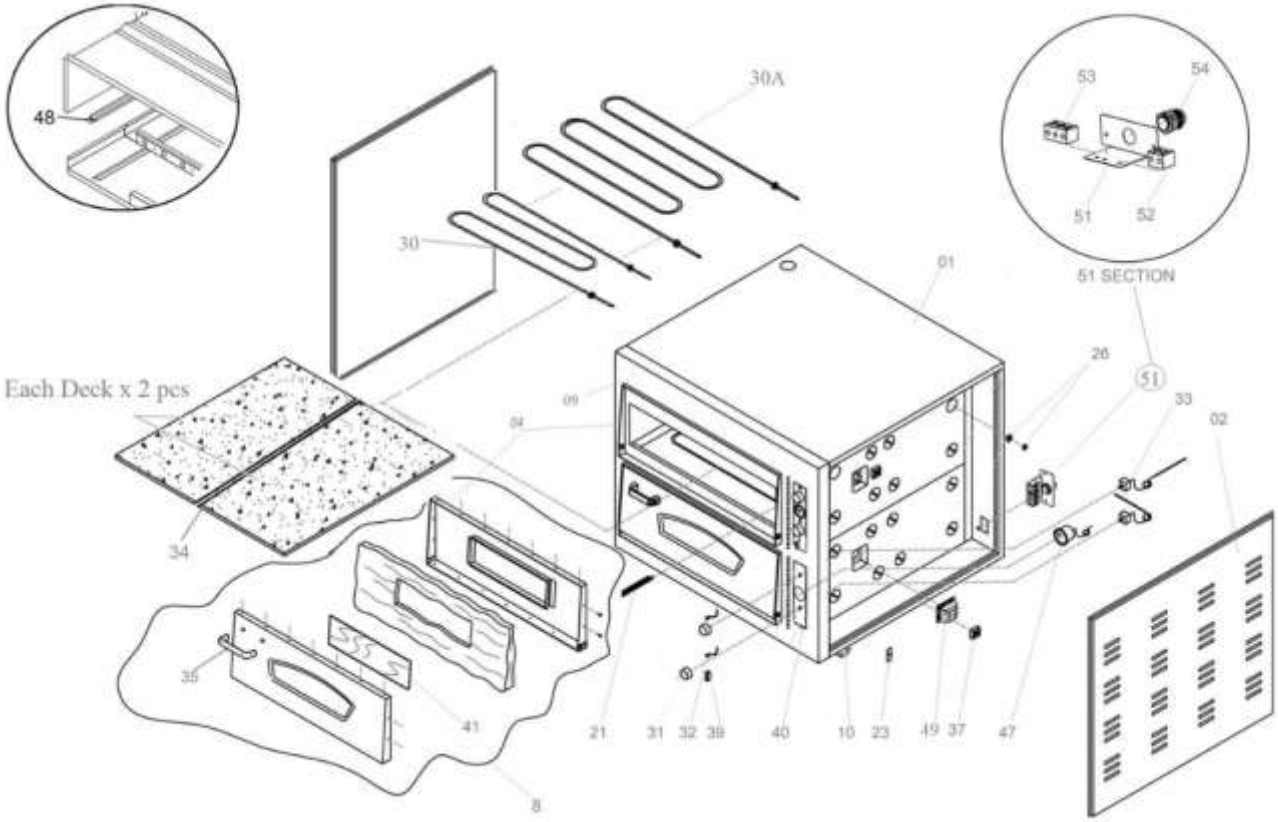

ПЕЧЬ ДЛЯ ПИЦЦЫ TATRA TPO 44 NEW

ПЕЧЬ ДЛЯ ПИЦЦЫ TATRA TPO 44 NEW

1	Housing	120223	
2	Panel	110516	
3	Right Cover	110513	
4	Left Cover	110514	
5	Door Frame	120218	
6	Chamber-Complete	120220	
7	Door-Complete	120214	
8	Flue	120144	
9	Top Electrical Sheet	110505	
10	Bottom Electrical Sheet	110506	
11	Thermostat Button	220024	
12	Light On-Off switch	220025	
13	Thermostat	220026	
14	Green Indicator light	220023	
15	Thermometer	220029	
16	Stone	230019	
17	Power Terminal Holder	110339	
18	Housing Leg	110495	
19	Pako switch	220030	
20	Heating Element 1150	230016	
21	Heating Element 1350	230017	
22	Rear Insulation	110518	
23	Right Insulation	110517	
24	Horizontal Insulation	110508	
25	Left Insulation	110518	
26	Flue Insulation	110337	
27	Thermocouple Holder	110026	
28	Upper Heating Element Holder	110507	
29	Chamber Light	220031	

ПЕЧЬ ДЛЯ ПИЦЦЫ TATRA TPO 44 OLD

ПЕЧЬ ДЛЯ ПИЦЦЫ TATRA TPO 44 OLD

1	Housing	E072203	
2	Side Panel	E072209	
3	Left Cover	E072204	
4	Door Frame	E070008	
8	Door complete	E070001	
9	Panel	E072206	
10	Base	E070013	
21	Bracket for Thermostat	E050121	
23	Bracket for Thermostat	E050123	
25	Fixing for Heating Element	E050126	
30	Heating Element (Upper and Lower front ones) 1150 W	CP700-1150WHE	
30.A	Heating Element (Upper and Lower front ones) 1350 W	CP700-1350WHE	
31	Knob, black-chromed for thermostat	EOANOT235	
32	Green indicator Light,complete	043828	
33	Thermostat 455°C	OT45SEGO	
34	Refracter Stone(Italian)	CP700-700.355	
35	Handle with connect part, big	EOBK600N	
37	Connector, 2-poles, ceramic for lamp	CRMO057KLMS	
39	Lamp On/Off Switch	A040588	
40	Control Panel Sticker	EOQ15ETKT	
41	Door glass	E049371	
47	Thermometer	E000521506	
48	Bracket for hesting element	E070099	
49	Halogen Lamp w.cover glass, square	EO15ELCSQ	
	Halogen Bulb G9	06061056	
51	Therminal box	T00133BX	
52	Connector with 2 poles	E073071	
53	Connector with 3 poles	E0730733	
54	Strain Relief PG21	010578030	